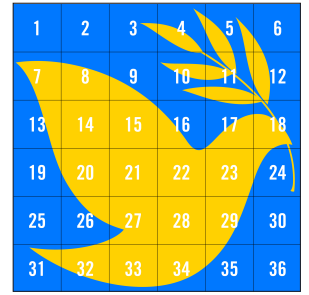

FINAL IMAGE