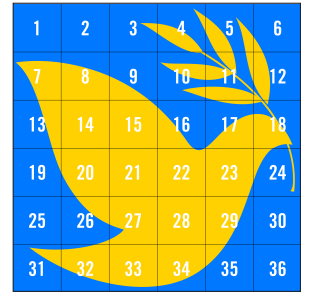

FINAL IMAGE