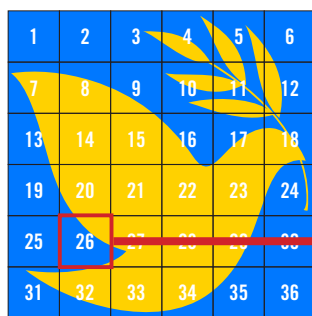

Example

1. Get your square