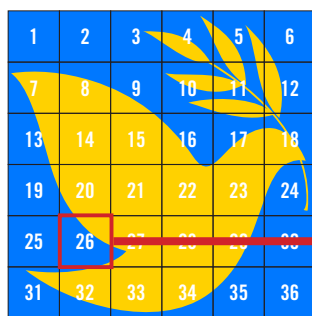

SQUARE GUIDELINES 2022

Artists will use ONLY yellows and blues, filling in the sections of their assigned square like a paint by number. From far away, the final image will form the yellow peace dove on a blue background. However up close, you will see the details of each individual's artwork within each square.

Important!

- We ask all participants to take the project seriously. This means time and thought is put into the artwork, and the artwork is submitted on time.
- Be sure to follow the blue/yellow colors on your square.
- You can work at any size, as long as it is in proportion to a square.
- You can work in any medium, be creative and have fun!
- Do not outline your square (we need the other square to fit seamlessly without the grid lines).
- The goal of our project is to create an inspirational message that promotes PEACE. Therefore, please refrain from depictions of violence, threatening language; inappropriate, indecent, harmful or offensive content.
- We'll send a link for uploading your finished square. We also encourage sending images of your process, please include yourself if you're not shy! We'll have an online exhibition unveiling the final artwork, and will promote our message of peace across social media platforms.

YELLOW Use colors in the YELLOW range

BLUE Use colors in the BLUE range

Example

1. Get your square

2. Note the yellow/blue!

3. Create your art

4. Finished art

Artists