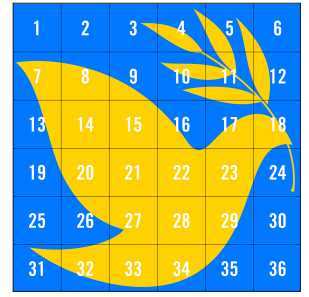

ARTWORK DUE – SUNDAY, JUNE 5, 2022

YOUR SQUARE

Heidi Hankley

FINAL IMAGE

ARTWORK DUE – SUNDAY, JUNE 5, 2022